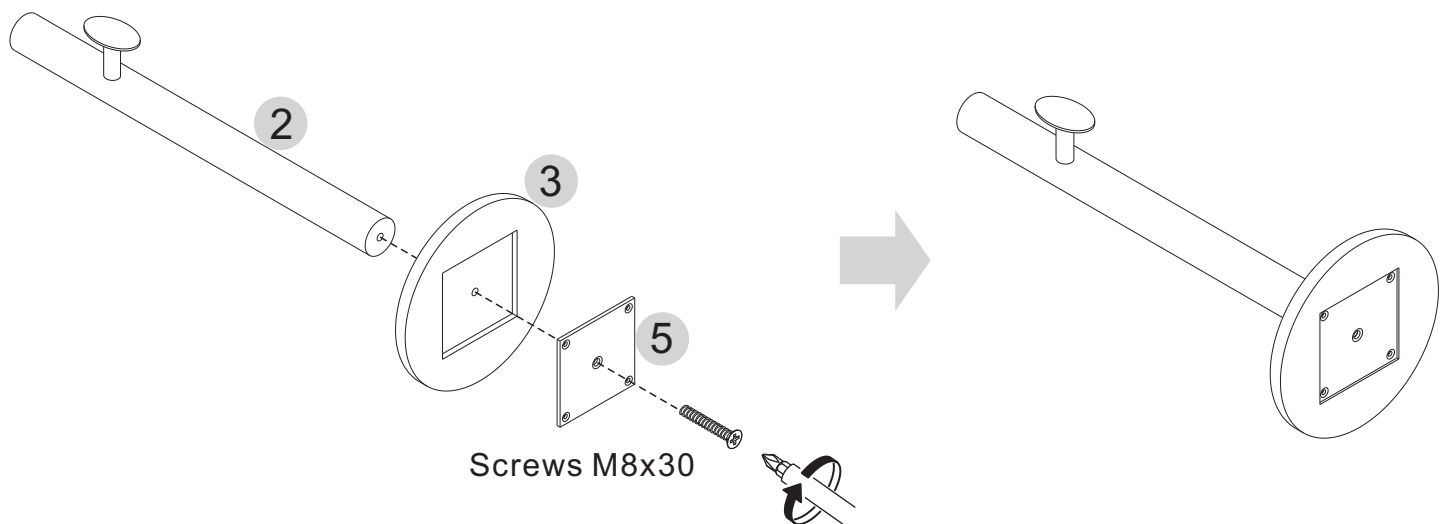

big steel plate

Screws M8x30
x2

Screws M4x12
x8

1