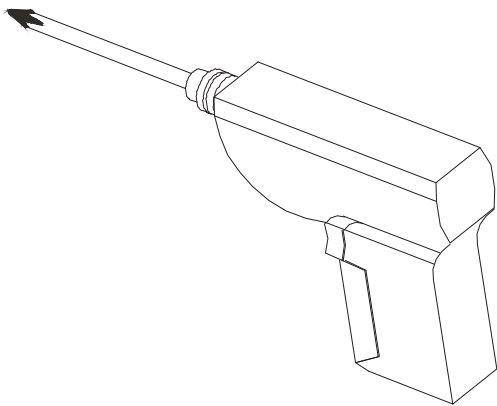

Tools required for installations

This product is not a seat

top table

small steel plate

pipe

base

big steel plate

Screws M8x30
x2